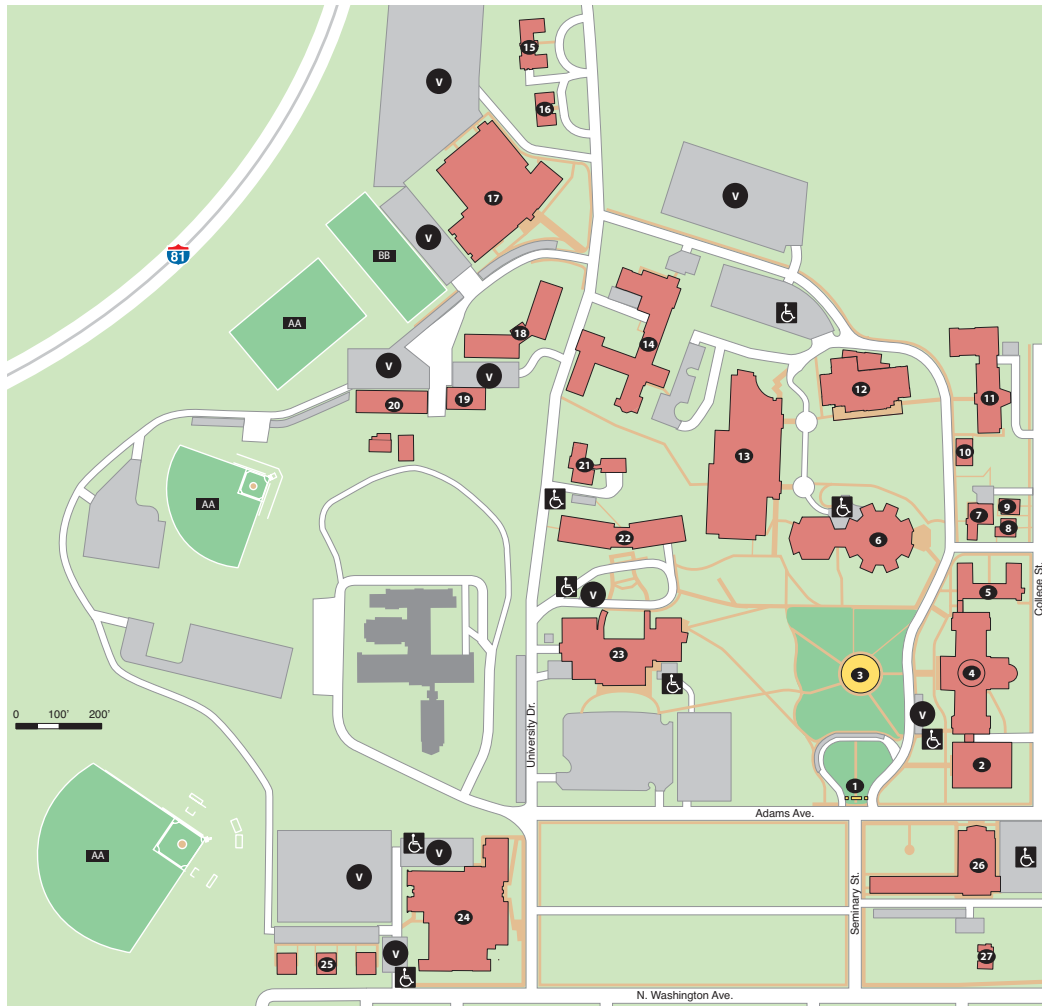

Marywood University

Campus Map

- | | |
|---|---|
| 1. Memorial Arch | 19. Power Plant |
| 2. Regina Hall | 20. Maintenance Building |
| 3. The Memorial Commons | 21. School of Continuing Education |
| 4. The Liberal Arts Center (The Rotunda) | 22. Madonna Hall |
| 5. Immaculata Hall | 23. Nazareth Student Center |
| 6. Center for Learning Resources/Media Center | 24. McGowan Center for Graduate and Professional Studies |
| 7. Printing/Mailing Center | 25. Woodland Townhouse Apartments |
| 8. McCarty Hall | 26. Sette laVerghetta Center for Performing Arts |
| 9. Perpetual Help Hall | 27. Bethany Hall |
| 10. Maria Hall | |
| 11. Center for Natural and Health Sciences | |
| 12. Insalaco Center for Studio Arts | |
| 13. Center for Health and Physical Education and Shields Center for Visual Arts | |
| 14. Loughran Hall and Chapel | |
| 15. Fricchione Day Care Center | |
| 16. Domiano Center for Early Childhood Education | |
| 17. Mellow Center for Athletics and Wellness | |
| 18. O'Neill Center for Healthy Families | |
| | V Visitor Parking |
| | Parking for Physically Disabled |
| | AA Baseball, Soccer, Softball, Lacrosse, and Field Hockey Fields |
| | BB Tennis Courts |